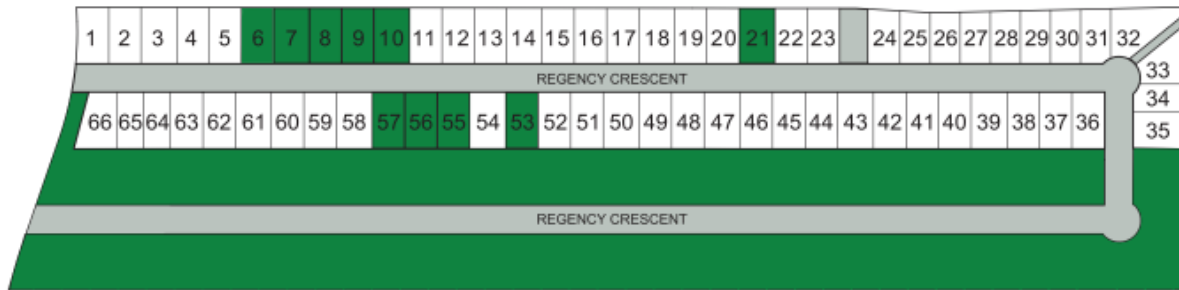

Lot #	Street	Info	Frontage	Depth	Premium
6	Regency Cres	Rectangular	73.7	128.0	Model Home
7	Regency Cres	Rectangular	82.0	127.9	\$10,000
8	Regency Cres	Rectangular	73.7	127.8	Standard
9	Regency Cres	Rectangular	73.7	127.7	Standard
10	Regency Cres	Rectangular	82.0	127.6	\$10,000
21	Regency Cres	Rectangular	82.0	126.5	\$10,000
53	Regency Cres	Rectangular	74.4	128.5	\$8,500
55	Regency Cres	Rectangular	74.4	128.5	\$8,500
56	Regency Cres	Rectangular	74.4	128.3	\$8,500
57	Regency Cres	Rectangular	74.4	128.5	\$8,500